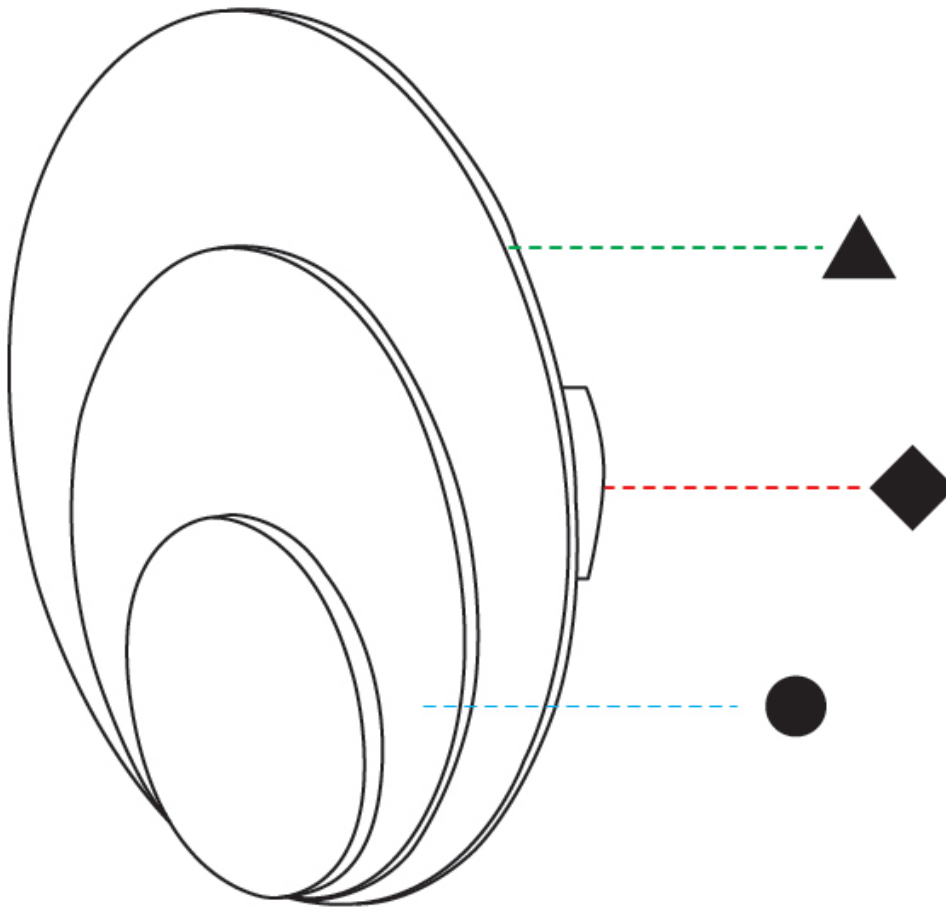

LUOMU 5 SURFACE

D72028-

PROJECT	_____
TYPE	_____
SPECIFIER	_____
QUANTITY	_____
DATE	_____

D